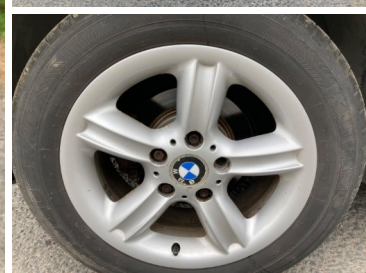

# Poplars Motor Company

2002(52) BMW Z3 Z3 ROADSTER 2-Door

£2,690

**Engine:** Petrol  
**Body:** Convertible  
**Gearbox:** Automatic  
**Capacity:** 1895cc  
**Colour:** Silver  
**Mileage:** 140,900  
**CO<sup>2</sup>:** 189g/km  
**MPG:** 35.8mpg  
**Top Speed:** 122mph  
**BHP:** 117bhp  
**Insurance Grp:** 29E

**Poplars Motor Company**  
Poplars Industrial Estate  
Boroughbridge  
York  
North Yorkshire, YO51 9HS

This Vehicle in Very Good All Round Condition, Service History, with Recent Full Service, Recent Exhaust Brakes and Tyres, Hood Good Condition, Will have 12 Months MOT